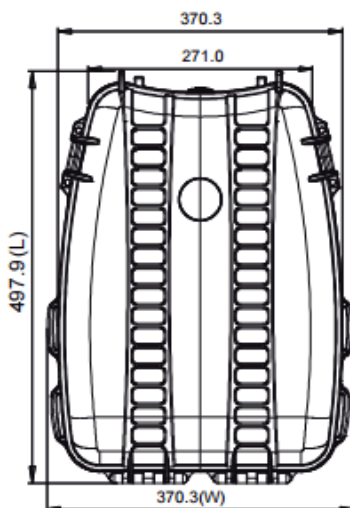

HPRC3500 for DJI Avata Pro -View Combo AVAT-3500-01

DIMENSION

Internal dimension

433,5x319,3x168,8(mm) - 17.07x12.57x6.65(in)

External dimension

497,9x370,3x184,9(mm) - 19.6x14.58x7.28(in)

WEIGHT

empty: 3,00kg - 6.61lbs

with cubed foam: 3,55kg -
7.82lbs

TEMPERATURE RATING

Minimum

-40°C -40°F

Maximum

+80°C +176°F

TECHNICAL DRAWING

GRIDX
metering and control